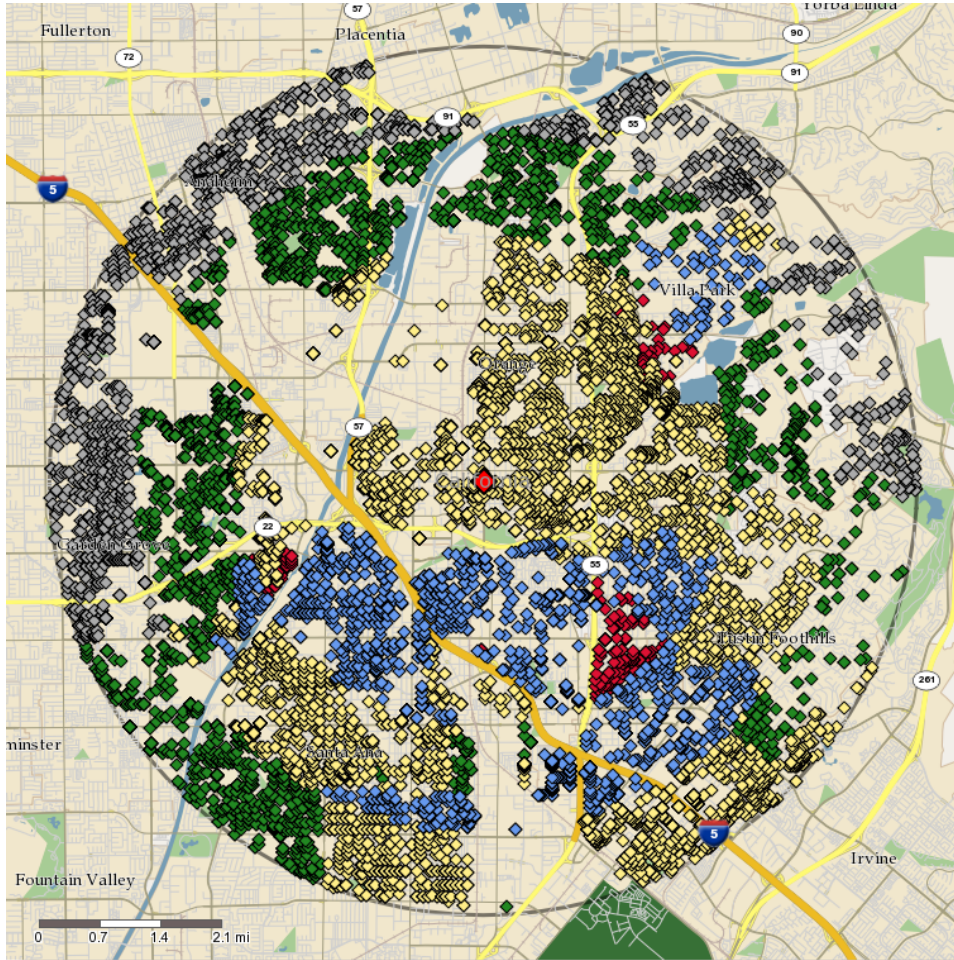

Site Map Categorizing Households by Response Potential:

Location: 190 South Glassell
Orange, CA, 98266

Household Counts by Potential Response Rate:

Potential Response Category	No. of Households
1 - 100%	209
2 - 75%	1,800
3 - 50%	4,430
4 - 25%	2,576
5 - Less Than 25%	1,988
DO NOT TARGET	186,843